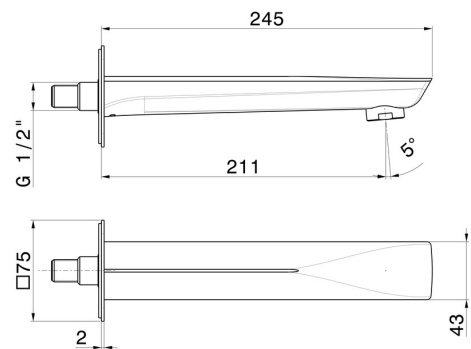

# DELTA ZERO

**72288.01.093**

Wall spout for bath group with 1/2" connection - finish Matt Black

L=211 mm

## FEATURES

Material	<b>Brass</b>
Installation	<b>Wall mounted</b>

## TECHNICAL DRAWING

**DELTA ZERO**

**72288.01.093**

Wall spout for bath group with 1/2" connection - finish Matt Black

**AVAILABLE FINISHES**

---

**01.093**

Matt Black