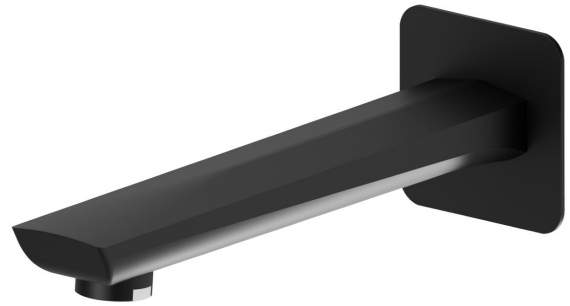

# DELTA ZERO

**72288.01.093**

Wall spout for bath group with 1/2" connection - finish Matt Black

L=211 mm

## FEATURES

Material	<b>Brass</b>
Installation	<b>Wall mounted</b>

## TECHNICAL DRAWING

**DELTA ZERO**

**72288.01.093**

Wall spout for bath group with 1/2" connection - finish Matt Black

**AVAILABLE FINISHES**

---

**01.093**

Matt Black