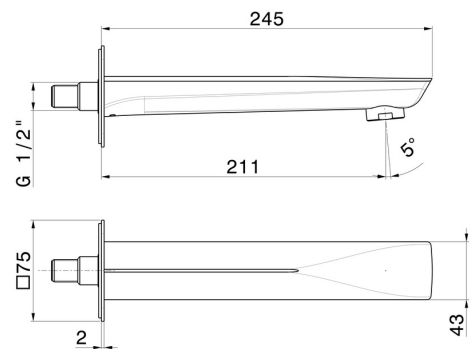

# DELTA ZERO

**72288.21.018**

Wall spout for bath group with 1/2" connection - finish Chrome

L=211 mm

Chrome

## FEATURES

Material

**Brass**

Installation

**Wall mounted**

## TECHNICAL DRAWING

**DELTA ZERO**

**72288.21.018**

Wall spout for bath group with 1/2" connection - finish Chrome

**AVAILABLE FINISHES**

---

**21.018**

Chrome