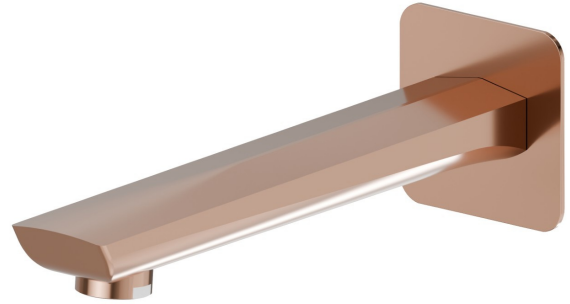

# DELTA ZERO

**72288.58.061**

Wall spout for bath group with 1/2" connection - finish PVD Copper Bronze

L=211 mm

PVD Copper Bronze

## FEATURES

Material	<b>Brass</b>
Installation	<b>Wall mounted</b>

## TECHNICAL DRAWING

**DELTA ZERO**

**72288.58.061**

Wall spout for bath group with 1/2" connection - finish PVD Copper Bronze

**AVAILABLE FINISHES**

---

**58.061**

PVD Copper Bronze