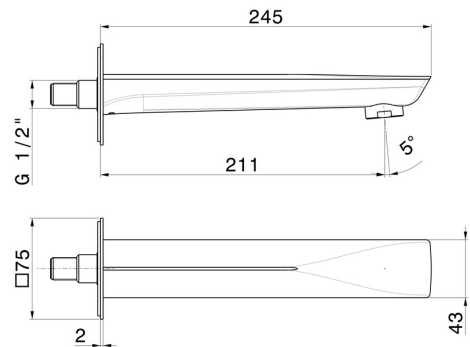

# DELTA ZERO

**72288.58.061**

Wall spout for bath group with 1/2" connection - finish PVD Copper Bronze

L=211 mm

PVD Copper Bronze

## FEATURES

Material	<b>Brass</b>
Installation	<b>Wall mounted</b>

## TECHNICAL DRAWING

**DELTA ZERO**

**72288.58.061**

Wall spout for bath group with 1/2" connection - finish PVD Copper Bronze

**AVAILABLE FINISHES**

---

**58.061**

PVD Copper Bronze