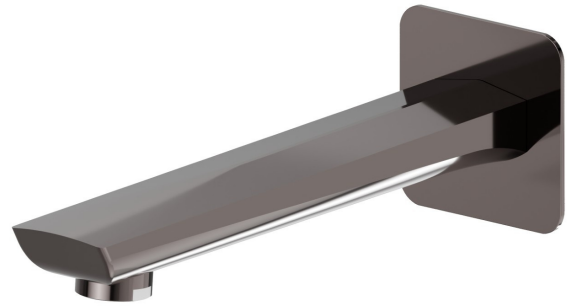

DELTA ZERO

72288.58.063

Wall spout for bath group with 1/2" connection - finish PVD Gun Metal

L=211 mm

PVD Gun Metal

FEATURES

Material

Brass

Installation

Wall mounted

TECHNICAL DRAWING

DELTA ZERO

72288.58.063

Wall spout for bath group with 1/2" connection - finish PVD Gun Metal

AVAILABLE FINISHES

58.063