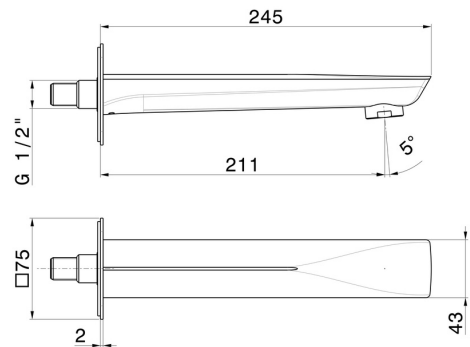

DELTA ZERO

72288.58.063

Wall spout for bath group with 1/2" connection - finish PVD Gun Metal

L=211 mm

PVD Gun Metal

FEATURES

Material

Brass

Installation

Wall mounted

TECHNICAL DRAWING

DELTA ZERO

72288.58.063

Wall spout for bath group with 1/2" connection - finish PVD Gun Metal

AVAILABLE FINISHES

58.063