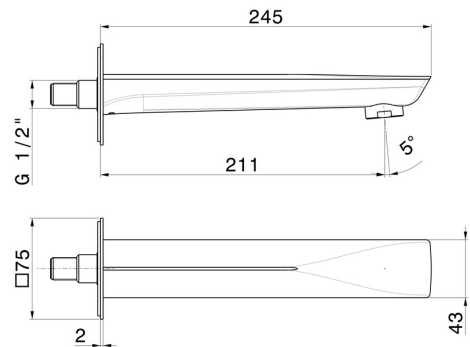

DELTA ZERO

72288.59.064

Wall spout for bath group with 1/2" connection - finish PVD
Brushed Gun Metal

L=211 mm

PVD Brushed Gun Metal

FEATURES

Material	Brass
Installation	Wall mounted

TECHNICAL DRAWING

DELTA ZERO

72288.59.064

Wall spout for bath group with 1/2" connection - finish PVD Brushed Gun Metal

AVAILABLE FINISHES

59.064

PVD Brushed Gun Metal

01.014

finish Matt White