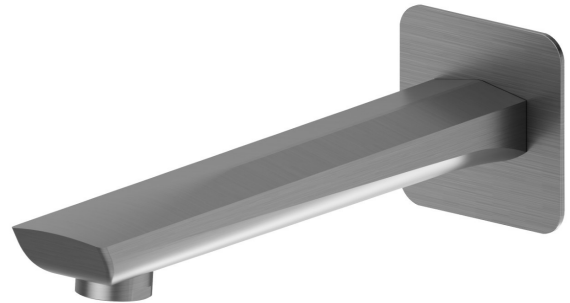

DELTA ZERO

72288.59.064

Wall spout for bath group with 1/2" connection - finish PVD
Brushed Gun Metal

L=211 mm

PVD Brushed Gun Metal

FEATURES

Material	Brass
Installation	Wall mounted

TECHNICAL DRAWING

DELTA ZERO

72288.59.064

Wall spout for bath group with 1/2" connection - finish PVD Brushed Gun Metal

AVAILABLE FINISHES

59.064

PVD Brushed Gun Metal

01.014

finish Matt White