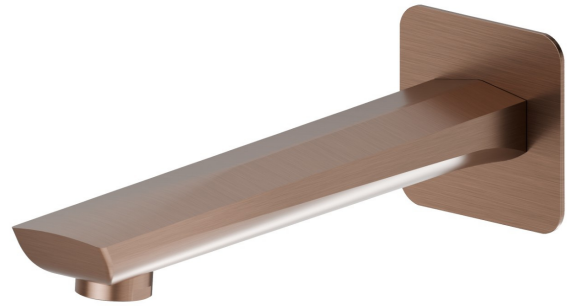

DELTA ZERO

72288.59.067

Wall spout for bath group with 1/2" connection - finish PVD
Brushed Copper Bronze

L=211 mm

PVD Brushed Copper Bronze

FEATURES

Material	Brass
Installation	Wall mounted

TECHNICAL DRAWING

DELTA ZERO

72288.59.067

Wall spout for bath group with 1/2" connection - finish PVD Brushed Copper Bronze

AVAILABLE FINISHES

59.067

PVD Brushed Copper Bronze

01.014

finish Matt White

01.093

finish Matt Black

21.018

finish Chrome

58.061

finish PVD Copper Bronze

58.063

finish PVD Gun Metal