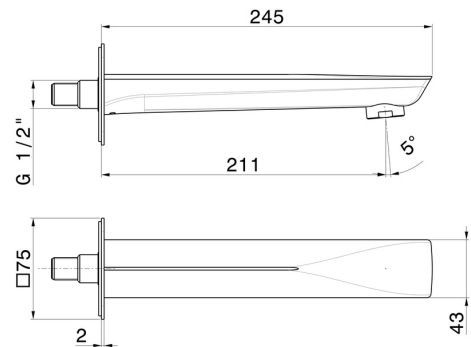

DELTA ZERO

72288.59.067

Wall spout for bath group with 1/2" connection - finish PVD
Brushed Copper Bronze

L=211 mm

PVD Brushed Copper Bronze

FEATURES

Material	Brass
Installation	Wall mounted

TECHNICAL DRAWING

DELTA ZERO

72288.59.067

Wall spout for bath group with 1/2" connection - finish PVD Brushed Copper Bronze

AVAILABLE FINISHES

59.067

PVD Brushed Copper Bronze

01.014

finish Matt White