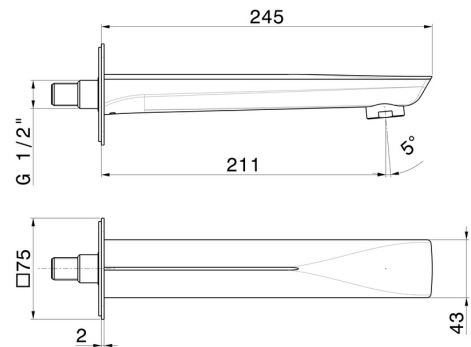

DELTA ZERO

72288.59.097

Wall spout for bath group with 1/2" connection - finish PVD
Brushed Gold

L=211 mm

PVD Brushed Gold

FEATURES

Material	Brass
Installation	Wall mounted

TECHNICAL DRAWING

DELTA ZERO

72288.59.097

Wall spout for bath group with 1/2" connection - finish PVD Brushed Gold

AVAILABLE FINISHES

59.097

PVD Brushed Gold

01.014

finish Matt White