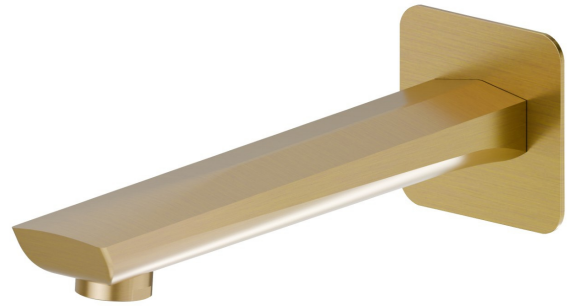

DELTA ZERO

72288.59.097

Wall spout for bath group with 1/2" connection - finish PVD
Brushed Gold

L=211 mm

PVD Brushed Gold

FEATURES

Material	Brass
Installation	Wall mounted

TECHNICAL DRAWING

DELTA ZERO

72288.59.097

Wall spout for bath group with 1/2" connection - finish PVD Brushed Gold

AVAILABLE FINISHES

59.097

PVD Brushed Gold

01.014

finish Matt White

01.093

finish Matt Black

21.018

finish Chrome

58.061

finish PVD Copper Bronze

58.063

finish PVD Gun Metal