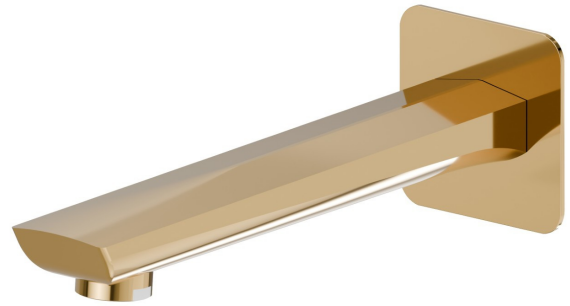

DELTA ZERO

72288.61.020

Wall spout for bath group with 1/2" connection - finish PVD
Glossy Gold

L=211 mm

PVD Glossy Gold

FEATURES

Material	Brass
Installation	Wall mounted

TECHNICAL DRAWING

DELTA ZERO

72288.61.020

Wall spout for bath group with 1/2" connection - finish PVD Glossy Gold

AVAILABLE FINISHES

61.020

PVD Glossy Gold

01.014

finish Matt White

01.093

finish Matt Black

21.018

finish Chrome

58.061

finish PVD Copper Bronze

58.063

finish PVD Gun Metal