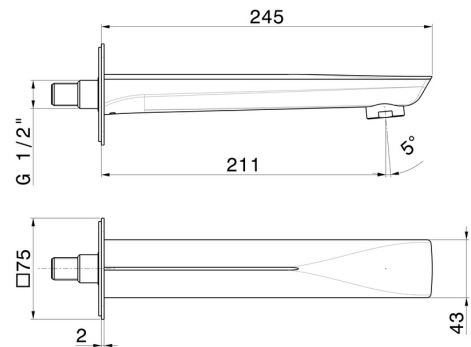

DELTA ZERO

72288.61.020

Wall spout for bath group with 1/2" connection - finish PVD
Glossy Gold

L=211 mm

PVD Glossy Gold

FEATURES

Material	Brass
Installation	Wall mounted

TECHNICAL DRAWING

DELTA ZERO

72288.61.020

Wall spout for bath group with 1/2" connection - finish PVD Glossy Gold

AVAILABLE FINISHES

61.020

PVD Glossy Gold

01.014

finish Matt White