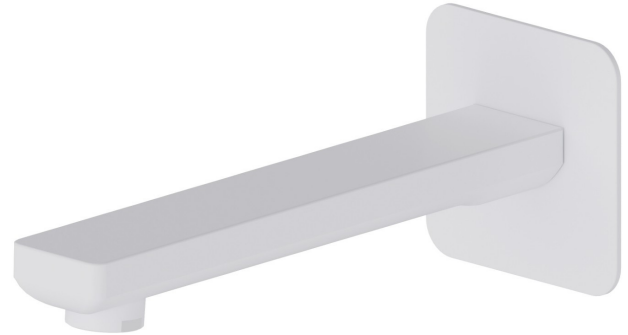

B-EASY

72688.01.014

Wall spout for bath group with 1/2" connection - finish Matt White

L=210 mm.

FEATURES

Material	Brass
Installation	Wall mounted

TECHNICAL DRAWING

B-EASY

72688.01.014

Wall spout for bath group with 1/2" connection - finish Matt White

AVAILABLE FINISHES

01.014

Matt White

01.093

finish Matt Black

21.018