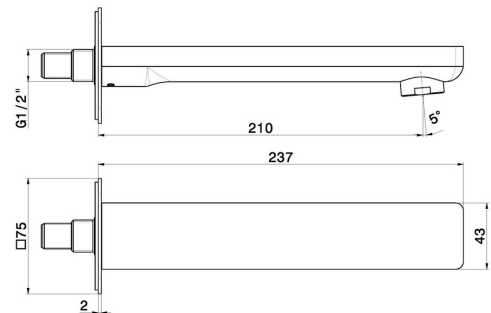

B-EASY

72688.01.014

Wall spout for bath group with 1/2" connection - finish Matt White

L=210 mm.

FEATURES

Material	Brass
Installation	Wall mounted

TECHNICAL DRAWING

B-EASY

72688.01.014

Wall spout for bath group with 1/2" connection - finish Matt White

AVAILABLE FINISHES

01.014

Matt White

01.093

finish Matt Black

21.018