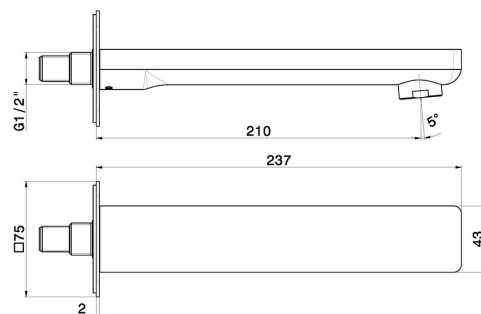

## B-EASY

**72688.01.093**

Wall spout for bath group with 1/2" connection - finish Matt Black

L=210 mm.

### FEATURES

---

Material	<b>Brass</b>
Installation	<b>Wall mounted</b>

### TECHNICAL DRAWING

---

**B-EASY**

**72688.01.093**

Wall spout for bath group with 1/2" connection - finish Matt Black

**AVAILABLE FINISHES**

---

**01.093**