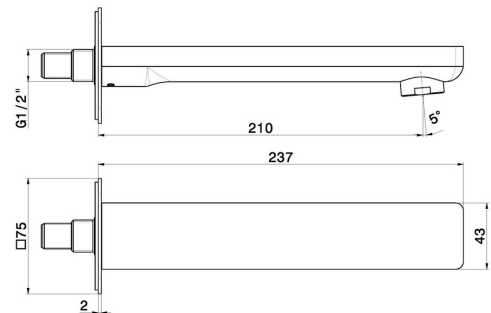

B-EASY

72688.21.018

Wall spout for bath group with 1/2" connection - finish Chrome

L=210 mm.

FEATURES

Material	Brass
Installation	Wall mounted

TECHNICAL DRAWING

B-EASY

72688.21.018

Wall spout for bath group with 1/2" connection - finish Chrome

AVAILABLE FINISHES

21.018

Chrome

01.014

finish Matt White

01.093