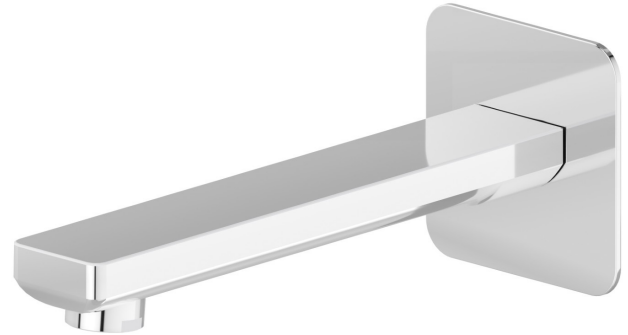

B-EASY

72688.21.018

Wall spout for bath group with 1/2" connection - finish Chrome

L=210 mm.

FEATURES

Material	Brass
Installation	Wall mounted

TECHNICAL DRAWING

B-EASY

72688.21.018

Wall spout for bath group with 1/2" connection - finish Chrome

AVAILABLE FINISHES

21.018

Chrome

01.014

finish Matt White

01.093