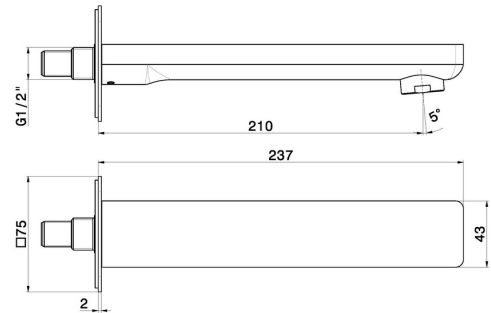

B-EASY

72688.M0.070

Wall spout for bath group with 1/2" connection - finish Titanium Satin

L=210 mm.

Titanium Satin

FEATURES

Material

Brass

Installation

Wall mounted

TECHNICAL DRAWING

B-EASY

72688.M0.070

Wall spout for bath group with 1/2" connection - finish Titanium Satin

AVAILABLE FINISHES

M0.070