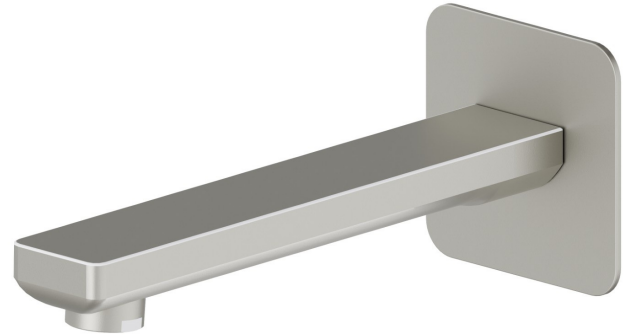

B-EASY

72688.M0.070

Wall spout for bath group with 1/2" connection - finish Titanium Satin

L=210 mm.

Titanium Satin

FEATURES

Material

Brass

Installation

Wall mounted

TECHNICAL DRAWING

B-EASY

72688.M0.070

Wall spout for bath group with 1/2" connection - finish Titanium Satin

AVAILABLE FINISHES

M0.070