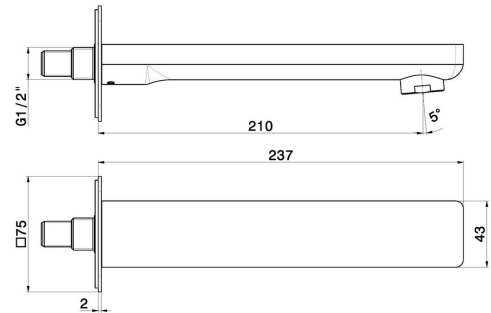

B-EASY

72688.M0.071

Wall spout for bath group with 1/2" connection - finish Gold Satin

L=210 mm.

Gold Satin

FEATURES

Material

Brass

Installation

Wall mounted

TECHNICAL DRAWING

B-EASY

72688.M0.071

Wall spout for bath group with 1/2" connection - finish Gold Satin

AVAILABLE FINISHES

M0.071