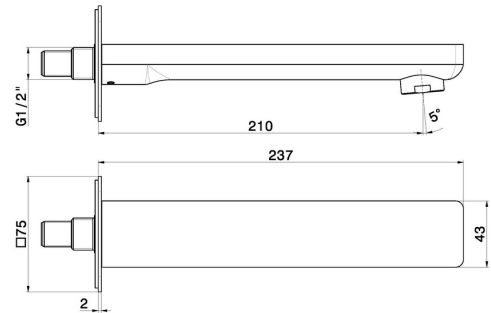

B-EASY

72688.M0.072

Wall spout for bath group with 1/2" connection - finish Copper Satin

L=210 mm.

Copper Satin

FEATURES

Material

Brass

Installation

Wall mounted

TECHNICAL DRAWING

B-EASY

72688.M0.072

Wall spout for bath group with 1/2" connection - finish Copper Satin

AVAILABLE FINISHES

M0.072