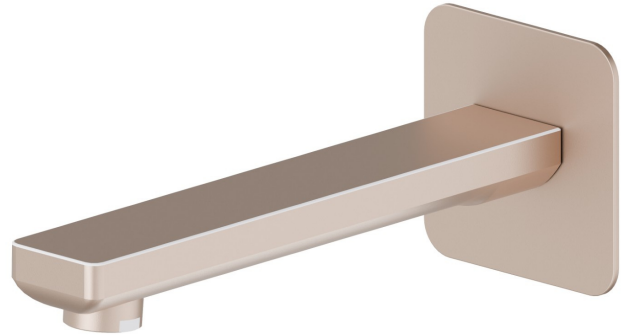

B-EASY

72688.M0.072

Wall spout for bath group with 1/2" connection - finish Copper Satin

L=210 mm.

Copper Satin

FEATURES

Material

Brass

Installation

Wall mounted

TECHNICAL DRAWING

B-EASY

72688.M0.072

Wall spout for bath group with 1/2" connection - finish Copper Satin

AVAILABLE FINISHES

M0.072

Copper Satin

01.014

finish Matt White

01.093

finish Matt Black

21.018

finish Chrome

M0.070