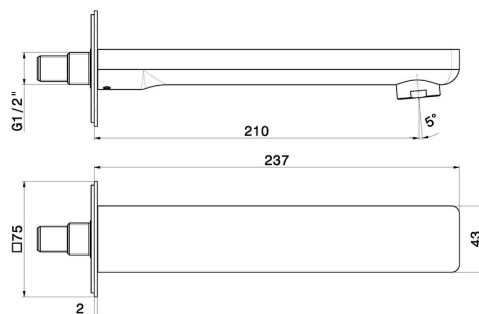

B-EASY

72688.M0.075

Wall spout for bath group with 1/2" connection - finish Copper Glossy

L=210 mm.

Copper Glossy

FEATURES

Material
Installation

Brass
Wall mounted

TECHNICAL DRAWING

B-EASY

72688.M0.075

Wall spout for bath group with 1/2" connection - finish Copper Glossy

AVAILABLE FINISHES

M0.075

Copper Glossy

01.014