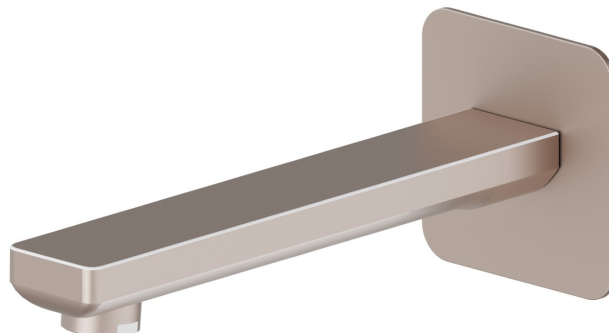

B-EASY

72688.M0.075

Wall spout for bath group with 1/2" connection - finish Copper Glossy

L=210 mm.

Copper Glossy

FEATURES

Material
Installation

Brass
Wall mounted

TECHNICAL DRAWING

B-EASY

72688.M0.075

Wall spout for bath group with 1/2" connection - finish Copper Glossy

AVAILABLE FINISHES

M0.075

Copper Glossy

01.014