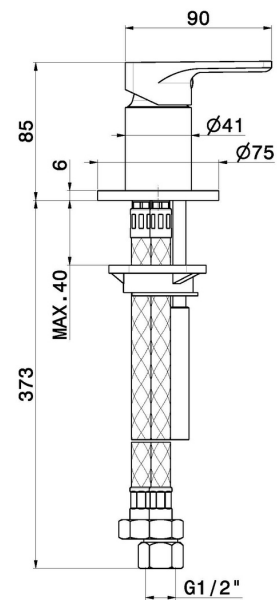

# B-EASY

**72690.01.014**

Wall spout for bath group with 1/2" connection - finish Matt White

## FEATURES

Material	<b>Brass</b>
Installation	<b>Deck-mounted</b>
Hole type	<b>Single hole</b>
Control type	<b>Single lever</b>
Water mixing	<b>Mechanical</b>

## TECHNICAL DRAWING

**B-EASY**

**72690.01.014**

Wall spout for bath group with 1/2" connection - finish Matt White

**AVAILABLE FINISHES**

---

**01.014**

Matt White