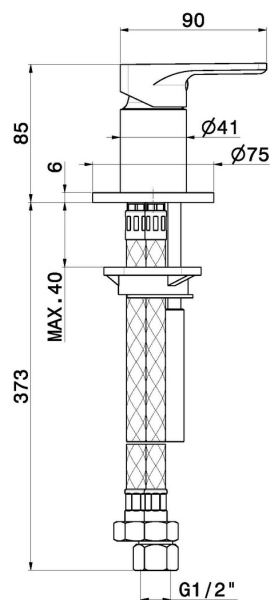

B-EASY

72690.21.018

Wall spout for bath group with 1/2" connection - finish Chrome

Chrome

FEATURES

Material	Brass
Installation	Deck-mounted
Hole type	Single hole
Control type	Single lever
Water mixing	Mechanical

TECHNICAL DRAWING

B-EASY

72690.21.018

Wall spout for bath group with 1/2" connection - finish Chrome

AVAILABLE FINISHES

21.018

Chrome

01.014