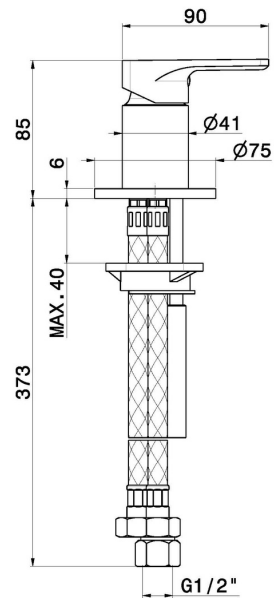

B-EASY

72690.M0.070

Wall spout for bath group with 1/2" connection - finish Titanium Satin

FEATURES

Material	Brass
Installation	Deck-mounted
Hole type	Single hole
Control type	Single lever
Water mixing	Mechanical

TECHNICAL DRAWING

B-EASY

72690.M0.070

Wall spout for bath group with 1/2" connection - finish Titanium Satin

AVAILABLE FINISHES

 **M0.070**
Titanium Satin

 **01.014**
finish Matt White

 **01.093**
finish Matt Black