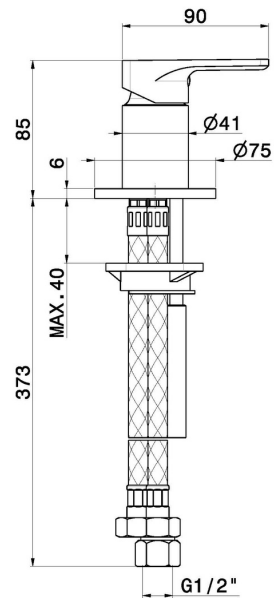

B-EASY

72690.M0.071

Wall spout for bath group with 1/2" connection - finish Gold Satin

FEATURES

Material	Brass
Installation	Deck-mounted
Hole type	Single hole
Control type	Single lever
Water mixing	Mechanical

TECHNICAL DRAWING

B-EASY

72690.M0.071

Wall spout for bath group with 1/2" connection - finish Gold Satin

AVAILABLE FINISHES

M0.071

Gold Satin

01.014