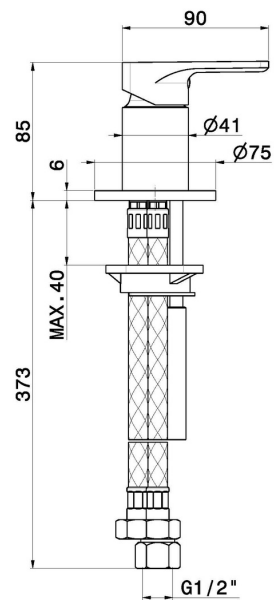

B-EASY

72690.M0.072

Wall spout for bath group with 1/2" connection - finish Copper Satin

FEATURES

Material	Brass
Installation	Deck-mounted
Hole type	Single hole
Control type	Single lever
Water mixing	Mechanical

TECHNICAL DRAWING

B-EASY

72690.M0.072

Wall spout for bath group with 1/2" connection - finish Copper Satin

AVAILABLE FINISHES

 **M0.072**
Copper Satin

 **01.014**
finish Matt White

 **01.093**
finish Matt Black