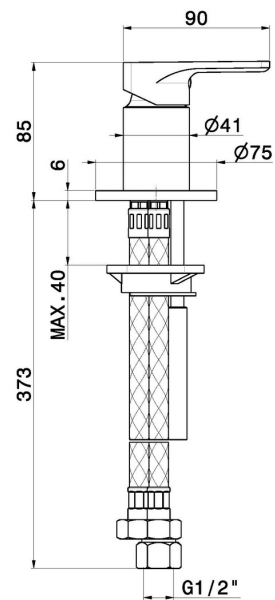

## 72690.M0.075

Wall spout for bath group with 1/2" connection - finish Copper Glossy

### FEATURES

---

Material	<b>Brass</b>
Installation	<b>Deck-mounted</b>
Hole type	<b>Single hole</b>
Control type	<b>Single lever</b>
Water mixing	<b>Mechanical</b>

### TECHNICAL DRAWING

---

**B-EASY**

**72690.M0.075**

Wall spout for bath group with 1/2" connection - finish Copper Glossy

**AVAILABLE FINISHES**

---

 **M0.075**  
Copper Glossy