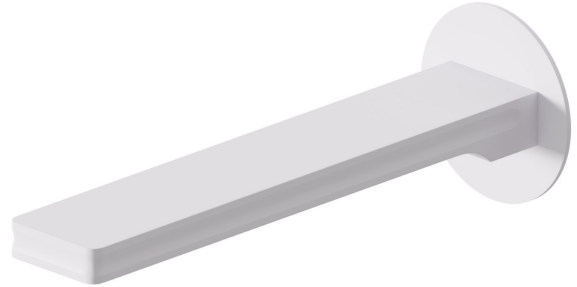

# IONIKA

**72888.01.014**

Wall spout for bath group with 1/2" connection - finish Matt White

L=210 mm.

## FEATURES

Material	<b>Brass</b>
Installation	<b>Wall mounted</b>
Hole type	<b>Single hole</b>

## TECHNICAL DRAWING

**IONIKA**

**72888.01.014**

Wall spout for bath group with 1/2" connection - finish Matt White

**AVAILABLE FINISHES**

---

**01.014**

Matt White