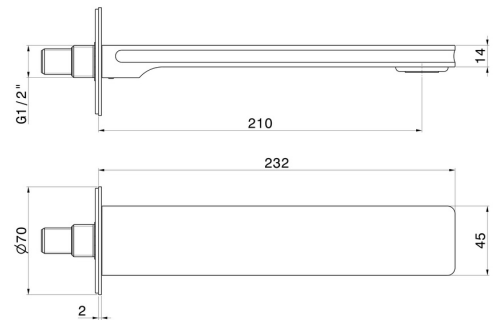

# IONIKA

**72888.01.014**

Wall spout for bath group with 1/2" connection - finish Matt White

L=210 mm.

## FEATURES

Material	<b>Brass</b>
Installation	<b>Wall mounted</b>
Hole type	<b>Single hole</b>

## TECHNICAL DRAWING

**IONIKA**

**72888.01.014**

Wall spout for bath group with 1/2" connection - finish Matt White

**AVAILABLE FINISHES**

---

**01.014**

Matt White