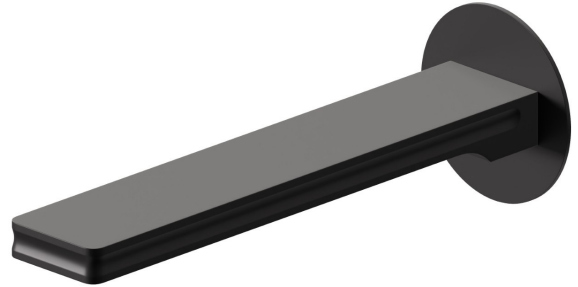

IONIKA

72888.01.093

Wall spout for bath group with 1/2" connection - finish Matt Black

L=210 mm.

FEATURES

Material	Brass
Installation	Wall mounted
Hole type	Single hole

TECHNICAL DRAWING

IONIKA

72888.01.093

Wall spout for bath group with 1/2" connection - finish Matt Black

AVAILABLE FINISHES

01.093

Matt Black

01.014

finish Matt White

21.018