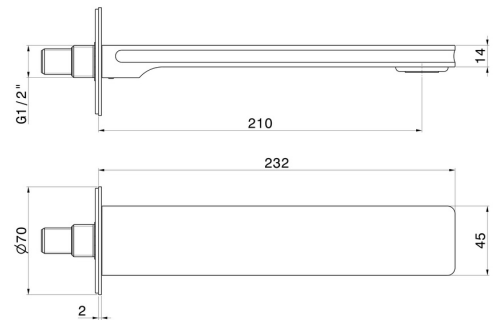

IONIKA

72888.01.093

Wall spout for bath group with 1/2" connection - finish Matt Black

L=210 mm.

FEATURES

Material	Brass
Installation	Wall mounted
Hole type	Single hole

TECHNICAL DRAWING

IONIKA

72888.01.093

Wall spout for bath group with 1/2" connection - finish Matt Black

AVAILABLE FINISHES

01.093

Matt Black

01.014

finish Matt White

21.018