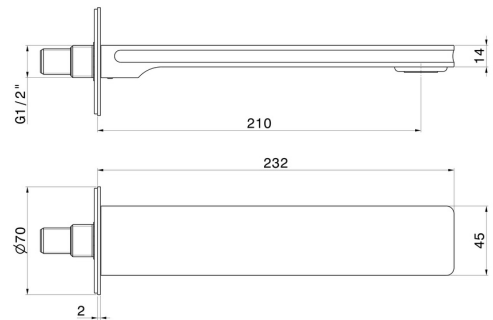

IONIKA

72888.21.018

Wall spout for bath group with 1/2" connection - finish Chrome

L=210 mm.

FEATURES

Material	Brass
Installation	Wall mounted
Hole type	Single hole

TECHNICAL DRAWING

IONIKA

72888.21.018

Wall spout for bath group with 1/2" connection - finish Chrome

AVAILABLE FINISHES

21.018

Chrome

01.014

finish Matt White

01.093