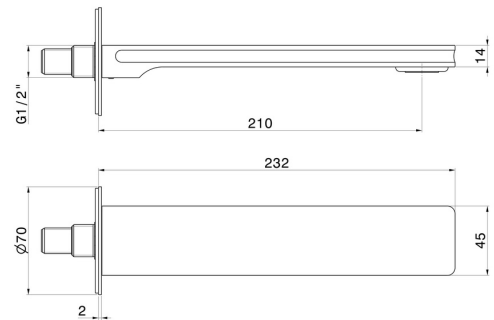

IONIKA

72888.59.064

Wall spout for bath group with 1/2" connection - finish PVD
Brushed Gun Metal

L=210 mm.

PVD Brushed Gun Metal

FEATURES

Material	Brass
Installation	Wall mounted
Hole type	Single hole

TECHNICAL DRAWING

IONIKA

72888.59.064

Wall spout for bath group with 1/2" connection - finish PVD Brushed Gun Metal

AVAILABLE FINISHES

59.064

PVD Brushed Gun Metal

01.014

finish Matt White