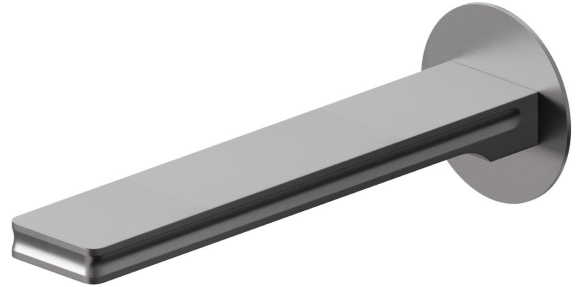

IONIKA

72888.59.064

Wall spout for bath group with 1/2" connection - finish PVD
Brushed Gun Metal

L=210 mm.

PVD Brushed Gun Metal

FEATURES

Material	Brass
Installation	Wall mounted
Hole type	Single hole

TECHNICAL DRAWING

IONIKA

72888.59.064

Wall spout for bath group with 1/2" connection - finish PVD Brushed Gun Metal

AVAILABLE FINISHES

59.064

PVD Brushed Gun Metal

01.014

finish Matt White

01.093

finish Matt Black

21.018

finish Chrome

59.066

finish PVD Brushed steel

59.067

finish PVD Brushed Copper Bronze

59.098

finish PVD Brushed Pale Gold

61.020

finish PVD Glossy Gold