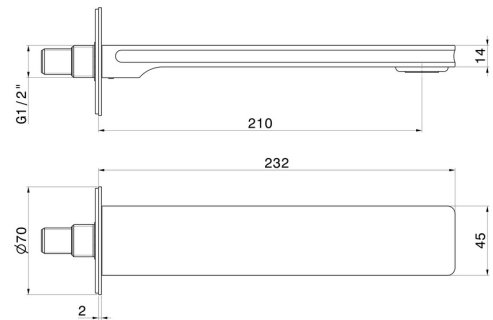

# IONIKA

**72888.59.066**

Wall spout for bath group with 1/2" connection - finish PVD  
Brushed steel

L=210 mm.

PVD Brushed steel

## FEATURES

Material	<b>Brass</b>
Installation	<b>Wall mounted</b>
Hole type	<b>Single hole</b>

## TECHNICAL DRAWING

**IONIKA**

**72888.59.066**

Wall spout for bath group with 1/2" connection - finish PVD Brushed steel

**AVAILABLE FINISHES**

---

**59.066**

PVD Brushed steel