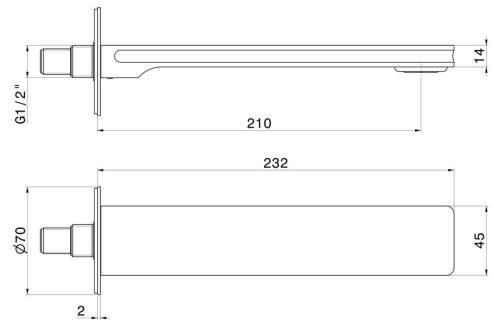

IONIKA

72888.59.067

Wall spout for bath group with 1/2" connection - finish PVD
Brushed Copper Bronze

L=210 mm.

PVD Brushed Copper Bronze

FEATURES

Material	Brass
Installation	Wall mounted
Hole type	Single hole

TECHNICAL DRAWING

IONIKA

72888.59.067

Wall spout for bath group with 1/2" connection - finish PVD Brushed Copper Bronze

AVAILABLE FINISHES

59.067

PVD Brushed Copper Bronze

01.014