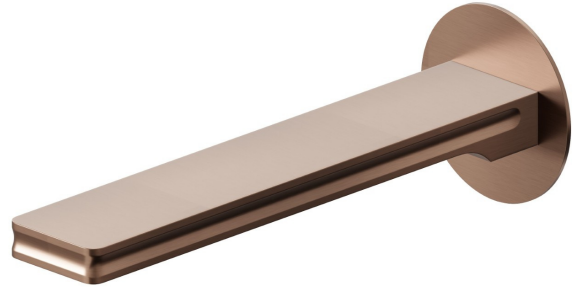

IONIKA

72888.59.067

Wall spout for bath group with 1/2" connection - finish PVD
Brushed Copper Bronze

L=210 mm.

PVD Brushed Copper Bronze

FEATURES

Material	Brass
Installation	Wall mounted
Hole type	Single hole

TECHNICAL DRAWING

IONIKA

72888.59.067

Wall spout for bath group with 1/2" connection - finish PVD Brushed Copper Bronze

AVAILABLE FINISHES

59.067

PVD Brushed Copper Bronze

01.014

finish Matt White

01.093

finish Matt Black

21.018

finish Chrome

59.064

finish PVD Brushed Gun Metal

59.066

finish PVD Brushed steel

59.098

finish PVD Brushed Pale Gold

61.020

finish PVD Glossy Gold