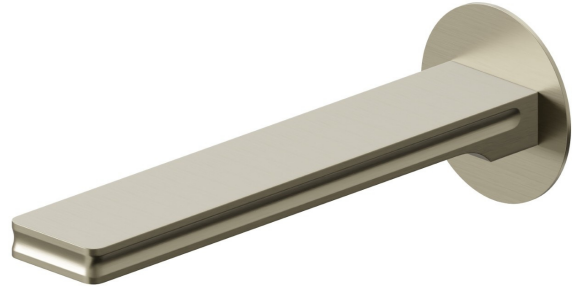

IONIKA

72888.59.098

Wall spout for bath group with 1/2" connection - finish PVD
Brushed Pale Gold

L=210 mm.

PVD Brushed Pale Gold

FEATURES

| | |
|--------------|---------------------|
| Material | Brass |
| Installation | Wall mounted |
| Hole type | Single hole |

TECHNICAL DRAWING

AR Preview
try it in your home

More Details
on our [website](#)

IONIKA

72888.59.098

Wall spout for bath group with 1/2" connection - finish PVD Brushed Pale Gold

AVAILABLE FINISHES

59.098

PVD Brushed Pale Gold

01.014

finish Matt White

01.093

finish Matt Black

21.018

finish Chrome

59.064