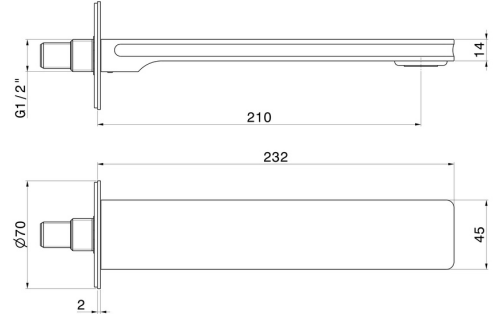

IONIKA

72888.59.098

Wall spout for bath group with 1/2" connection - finish PVD
Brushed Pale Gold

L=210 mm.

PVD Brushed Pale Gold

FEATURES

| | |
|--------------|---------------------|
| Material | Brass |
| Installation | Wall mounted |
| Hole type | Single hole |

TECHNICAL DRAWING

AR Preview
try it in your home

More Details
on our [website](#)

IONIKA

72888.59.098

Wall spout for bath group with 1/2" connection - finish PVD Brushed Pale Gold

AVAILABLE FINISHES

59.098