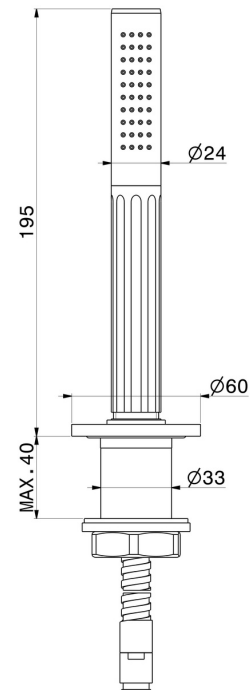

# IONIKA

**72893.01.014**

Wall spout for bath group with 1/2" connection - finish Matt White

## FEATURES

Material	<b>Brass</b>
Technology	<b>Save Water</b>
Installation	<b>Deck-mounted</b>
Hole type	<b>Single hole</b>

## TECHNICAL DRAWING

**IONIKA**

**72893.01.014**

Wall spout for bath group with 1/2" connection - finish Matt White

**AVAILABLE FINISHES**

---

**01.014**

Matt White