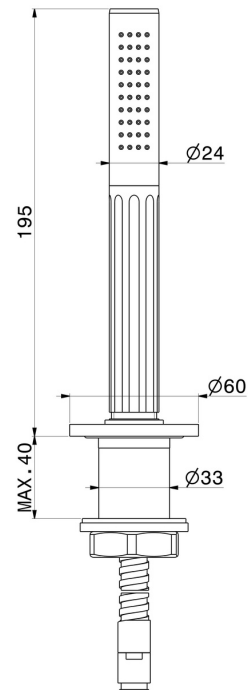

IONIKA

72893.01.093

Wall spout for bath group with 1/2" connection - finish Matt Black

FEATURES

Material	Brass
Technology	Save Water
Installation	Deck-mounted
Hole type	Single hole

TECHNICAL DRAWING

IONIKA

72893.01.093

Wall spout for bath group with 1/2" connection - finish Matt Black

AVAILABLE FINISHES

01.093

Matt Black

01.014

finish Matt White

21.018

finish Chrome

59.064

finish PVD Brushed Gun Metal

59.066

finish PVD Brushed steel

59.067

finish PVD Brushed Copper Bronze

59.098

finish PVD Brushed Pale Gold

61.020

finish PVD Glossy Gold