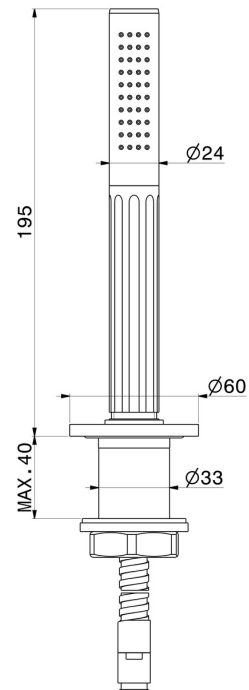

IONIKA

72893.21.018

Wall spout for bath group with 1/2" connection - finish Chrome

Chrome

FEATURES

Material	Brass
Technology	Save Water
Installation	Deck-mounted
Hole type	Single hole

TECHNICAL DRAWING

IONIKA

72893.21.018

Wall spout for bath group with 1/2" connection - finish Chrome

AVAILABLE FINISHES

21.018

Chrome

01.014

finish Matt White

01.093