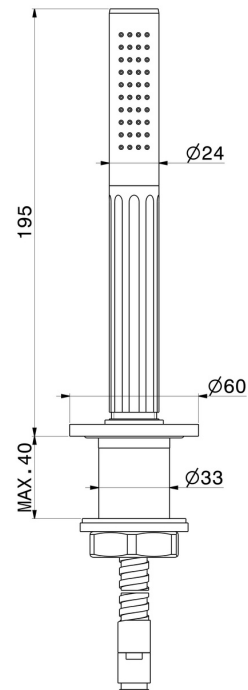

IONIKA

72893.59.064

Wall spout for bath group with 1/2" connection - finish PVD Brushed Gun Metal

PVD Brushed Gun Metal

FEATURES

Material	Brass
Technology	Save Water
Installation	Deck-mounted
Hole type	Single hole

TECHNICAL DRAWING

IONIKA

72893.59.064

Wall spout for bath group with 1/2" connection - finish PVD Brushed Gun Metal

AVAILABLE FINISHES

59.064

PVD Brushed Gun Metal

01.014

finish Matt White

01.093

finish Matt Black

21.018

finish Chrome

59.066

finish PVD Brushed steel

59.067