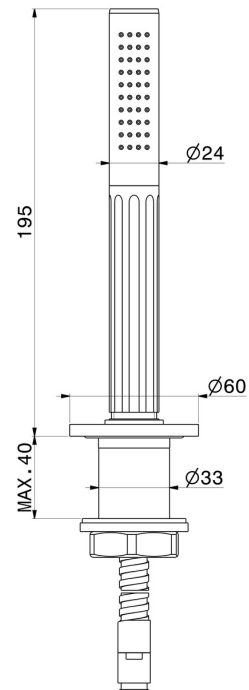

IONIKA

72893.59.066

Wall spout for bath group with 1/2" connection - finish PVD
Brushed steel

PVD Brushed steel

FEATURES

Material	Brass
Technology	Save Water
Installation	Deck-mounted
Hole type	Single hole

TECHNICAL DRAWING

IONIKA

72893.59.066

Wall spout for bath group with 1/2" connection - finish PVD Brushed steel

AVAILABLE FINISHES

59.066

PVD Brushed steel

01.014