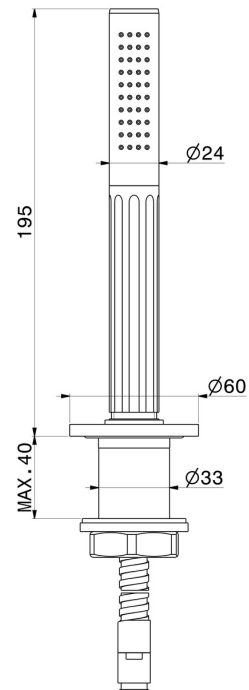

# IONIKA

**72893.59.067**

Wall spout for bath group with 1/2" connection - finish PVD Brushed Copper Bronze

PVD Brushed Copper Bronze

## FEATURES

Material	<b>Brass</b>
Technology	<b>Save Water</b>
Installation	<b>Deck-mounted</b>
Hole type	<b>Single hole</b>

## TECHNICAL DRAWING

**IONIKA**

**72893.59.067**

Wall spout for bath group with 1/2" connection - finish PVD Brushed Copper Bronze

**AVAILABLE FINISHES**

---

**59.067**

PVD Brushed Copper Bronze

**59.066**

finish PVD Brushed steel

**59.098**

finish PVD Brushed Pale Gold

**61.020**

finish PVD Glossy Gold