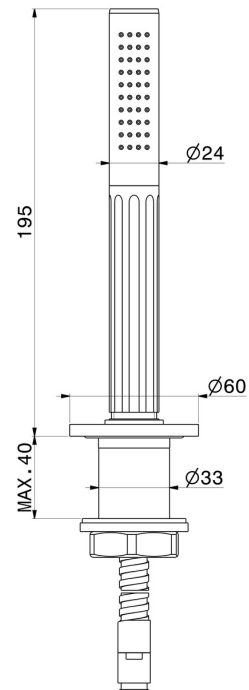

IONIKA

72893.59.098

Wall spout for bath group with 1/2" connection - finish PVD
Brushed Pale Gold

PVD Brushed Pale Gold

FEATURES

Material	Brass
Technology	Save Water
Installation	Deck-mounted
Hole type	Single hole

TECHNICAL DRAWING

IONIKA

72893.59.098

Wall spout for bath group with 1/2" connection - finish PVD Brushed Pale Gold

AVAILABLE FINISHES

59.098

PVD Brushed Pale Gold

01.014