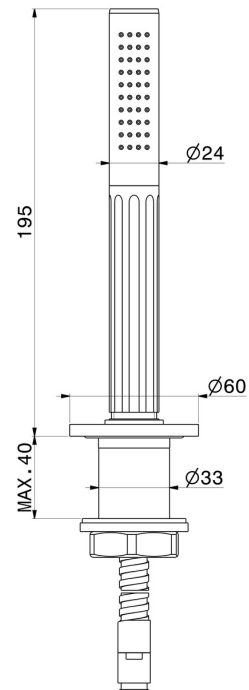

IONIKA

72893.61.020

Wall spout for bath group with 1/2" connection - finish PVD Glossy Gold

PVD Glossy Gold

FEATURES

Material	Brass
Technology	Save Water
Installation	Deck-mounted
Hole type	Single hole

TECHNICAL DRAWING

IONIKA

72893.61.020

Wall spout for bath group with 1/2" connection - finish PVD Glossy Gold

AVAILABLE FINISHES

61.020

PVD Glossy Gold

01.014

finish Matt White

59.067

finish PVD Brushed Copper Bronze

59.098

finish PVD Brushed Pale Gold