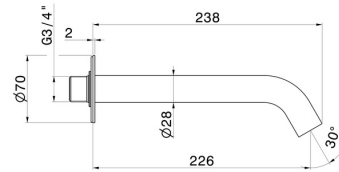

X-STEEL 316

29482X.50.050

Wall spout for bath group with 3/4" connection - finish
Stainless Steel

L=226 mm. Ø70

FEATURES

Material	Stainless Steel
Installation	Wall mounted

TECHNICAL DRAWING

X-STEEL 316

29482X.50.050

Wall spout for bath group with 3/4" connection - finish Stainless Steel

AVAILABLE FINISHES

50.050

Stainless Steel

59.064

finish PVD Brushed Gun Metal

59.067