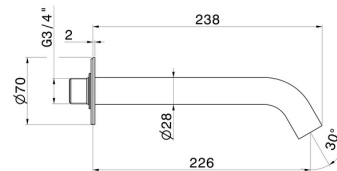

# X-STEEL 316

**29482X.59.064**

Wall spout for bath group with 3/4" connection - finish PVD  
Brushed Gun Metal

L=226 mm. Ø70

PVD Brushed Gun Metal

## TECHNICAL DRAWING

---

**X-STEEL 316**

**29482X.59.064**

Wall spout for bath group with 3/4" connection - finish PVD Brushed Gun Metal

**AVAILABLE FINISHES**

---

**59.064**