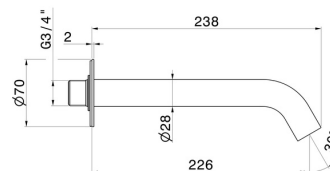

X-STEEL 316

29482X.59.067

Wall spout for bath group with 3/4" connection - finish PVD
Brushed Copper Bronze

L=226 mm. Ø70

PVD Brushed Copper Bronze

FEATURES

Material	Stainless Steel
Installation	Wall mounted

TECHNICAL DRAWING

X-STEEL 316

29482X.59.067

Wall spout for bath group with 3/4" connection - finish PVD Brushed Copper Bronze

AVAILABLE FINISHES

59.067

PVD Brushed Copper Bronze

50.050