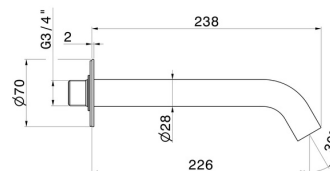

# X-STEEL 316

**29482X.59.097**

Wall spout for bath group with 3/4" connection - finish PVD  
Brushed Gold

L=226 mm. Ø70

PVD Brushed Gold

## TECHNICAL DRAWING

---

**X-STEEL 316**

**29482X.59.097**

Wall spout for bath group with 3/4" connection - finish PVD Brushed Gold

**AVAILABLE FINISHES**

---

**59.097**