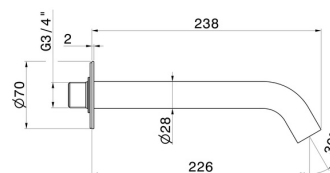

# X-STEEL 316

**29482X.59.098**

Wall spout for bath group with 3/4" connection - finish PVD  
Brushed Pale Gold

L=226 mm. Ø70

PVD Brushed Pale Gold

## TECHNICAL DRAWING

---

**X-STEEL 316**

**29482X.59.098**

Wall spout for bath group with 3/4" connection - finish PVD Brushed Pale Gold

**AVAILABLE FINISHES**

---

**59.098**