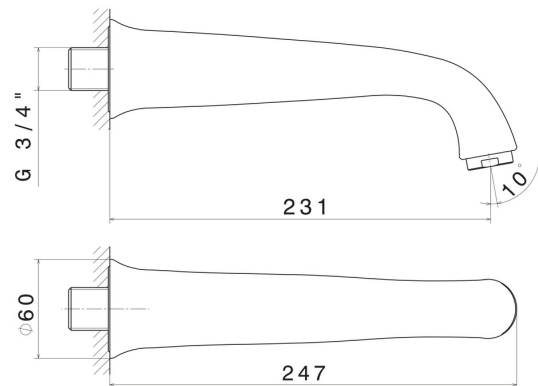

DELUXE

68088.21.018

Wall spout for bath group with 3/4" connection - finish Chrome

L=230 mm

FEATURES

Material	Brass
Installation	Wall mounted
Hole type	Single hole

TECHNICAL DRAWING

DELUXE

68088.21.018

Wall spout for bath group with 3/4" connection - finish Chrome

AVAILABLE FINISHES

21.018

Chrome

66.019

finish Gold