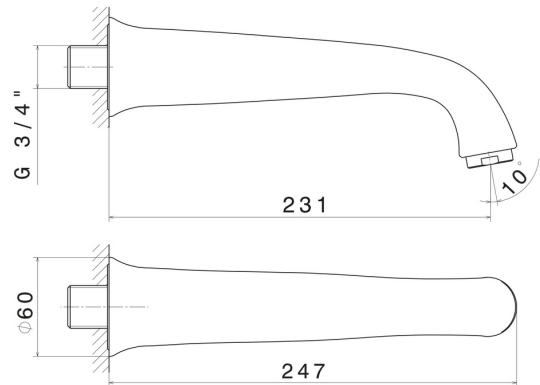

DELUXE

68088.66.019

Wall spout for bath group with 3/4" connection - finish Gold

L=230 mm

FEATURES

Material	Brass
Installation	Wall mounted
Hole type	Single hole

TECHNICAL DRAWING

 **AR Preview**
try it in your home

More Details
on our [website](#)

DELUXE

68088.66.019

Wall spout for bath group with 3/4" connection - finish Gold

AVAILABLE FINISHES

66.019

Gold

21.018