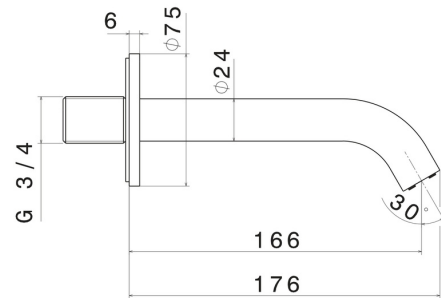

BLINK

70887.01.093

Wall spout for bath group with 3/4" connection - finish Matt Black

L=166 mm

FEATURES

Material	Brass
Installation	Wall mounted

TECHNICAL DRAWING

BLINK

70887.01.093

Wall spout for bath group with 3/4" connection - finish Matt Black

AVAILABLE FINISHES

01.093

Matt Black

21.018

finish Chrome

47.083