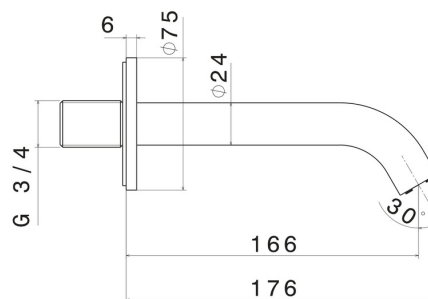

BLINK

70887.21.018

Wall spout for bath group with 3/4" connection - finish Chrome

L=166 mm

Chrome

FEATURES

Material
Installation

Brass
Wall mounted

TECHNICAL DRAWING

BLINK

70887.21.018

Wall spout for bath group with 3/4" connection - finish Chrome

AVAILABLE FINISHES

21.018

Chrome

01.093