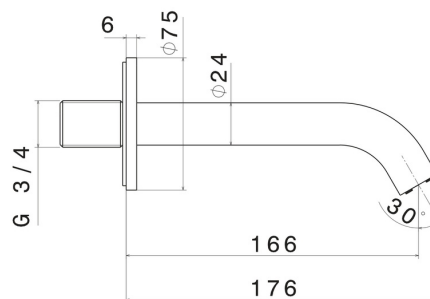

# BLINK

**70887.47.083**

Wall spout for bath group with 3/4" connection - finish  
Groove Bronze

L=166 mm

Groove Bronze

## FEATURES

Material

**Brass**

Installation

**Wall mounted**

## TECHNICAL DRAWING

**BLINK**

**70887.47.083**

Wall spout for bath group with 3/4" connection - finish Groove Bronze

**AVAILABLE FINISHES**

---

**47.083**

Groove Bronze