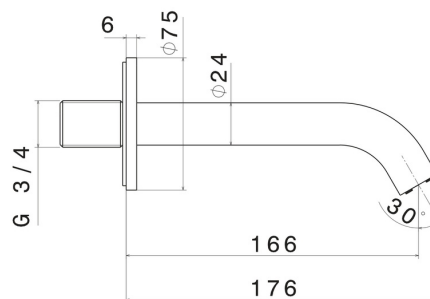

BLINK

70887.58.061

Wall spout for bath group with 3/4" connection - finish PVD Copper Bronze

L=166 mm

PVD Copper Bronze

FEATURES

Material

Brass

Installation

Wall mounted

TECHNICAL DRAWING

BLINK

70887.58.061

Wall spout for bath group with 3/4" connection - finish PVD Copper Bronze

AVAILABLE FINISHES

58.061