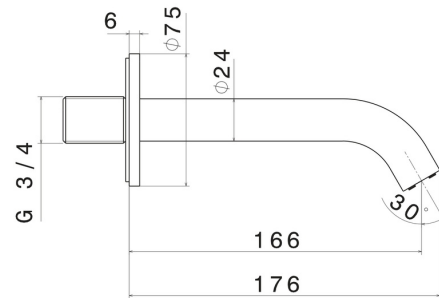

BLINK

70887.58.063

Wall spout for bath group with 3/4" connection - finish PVD Gun Metal

L=166 mm

PVD Gun Metal

FEATURES

Material

Brass

Installation

Wall mounted

TECHNICAL DRAWING

BLINK

70887.58.063

Wall spout for bath group with 3/4" connection - finish PVD Gun Metal

AVAILABLE FINISHES

58.063