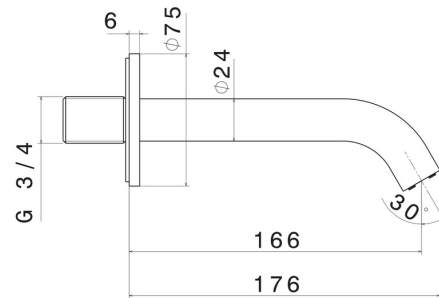

BLINK

70887.59.098

Wall spout for bath group with 3/4" connection - finish PVD
Brushed Pale Gold

L=166 mm

PVD Brushed Pale Gold

FEATURES

Material	Brass
Installation	Wall mounted

TECHNICAL DRAWING

BLINK

70887.59.098

Wall spout for bath group with 3/4" connection - finish PVD Brushed Pale Gold

AVAILABLE FINISHES

59.098

PVD Brushed Pale Gold

01.093

finish Matt Black