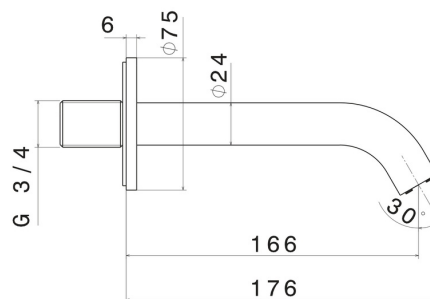

BLINK

70887.61.020

Wall spout for bath group with 3/4" connection - finish PVD
Glossy Gold

L=166 mm

PVD Glossy Gold

FEATURES

Material
Installation

Brass
Wall mounted

TECHNICAL DRAWING

BLINK

70887.61.020

Wall spout for bath group with 3/4" connection - finish PVD Glossy Gold

AVAILABLE FINISHES

61.020

PVD Glossy Gold

01.093